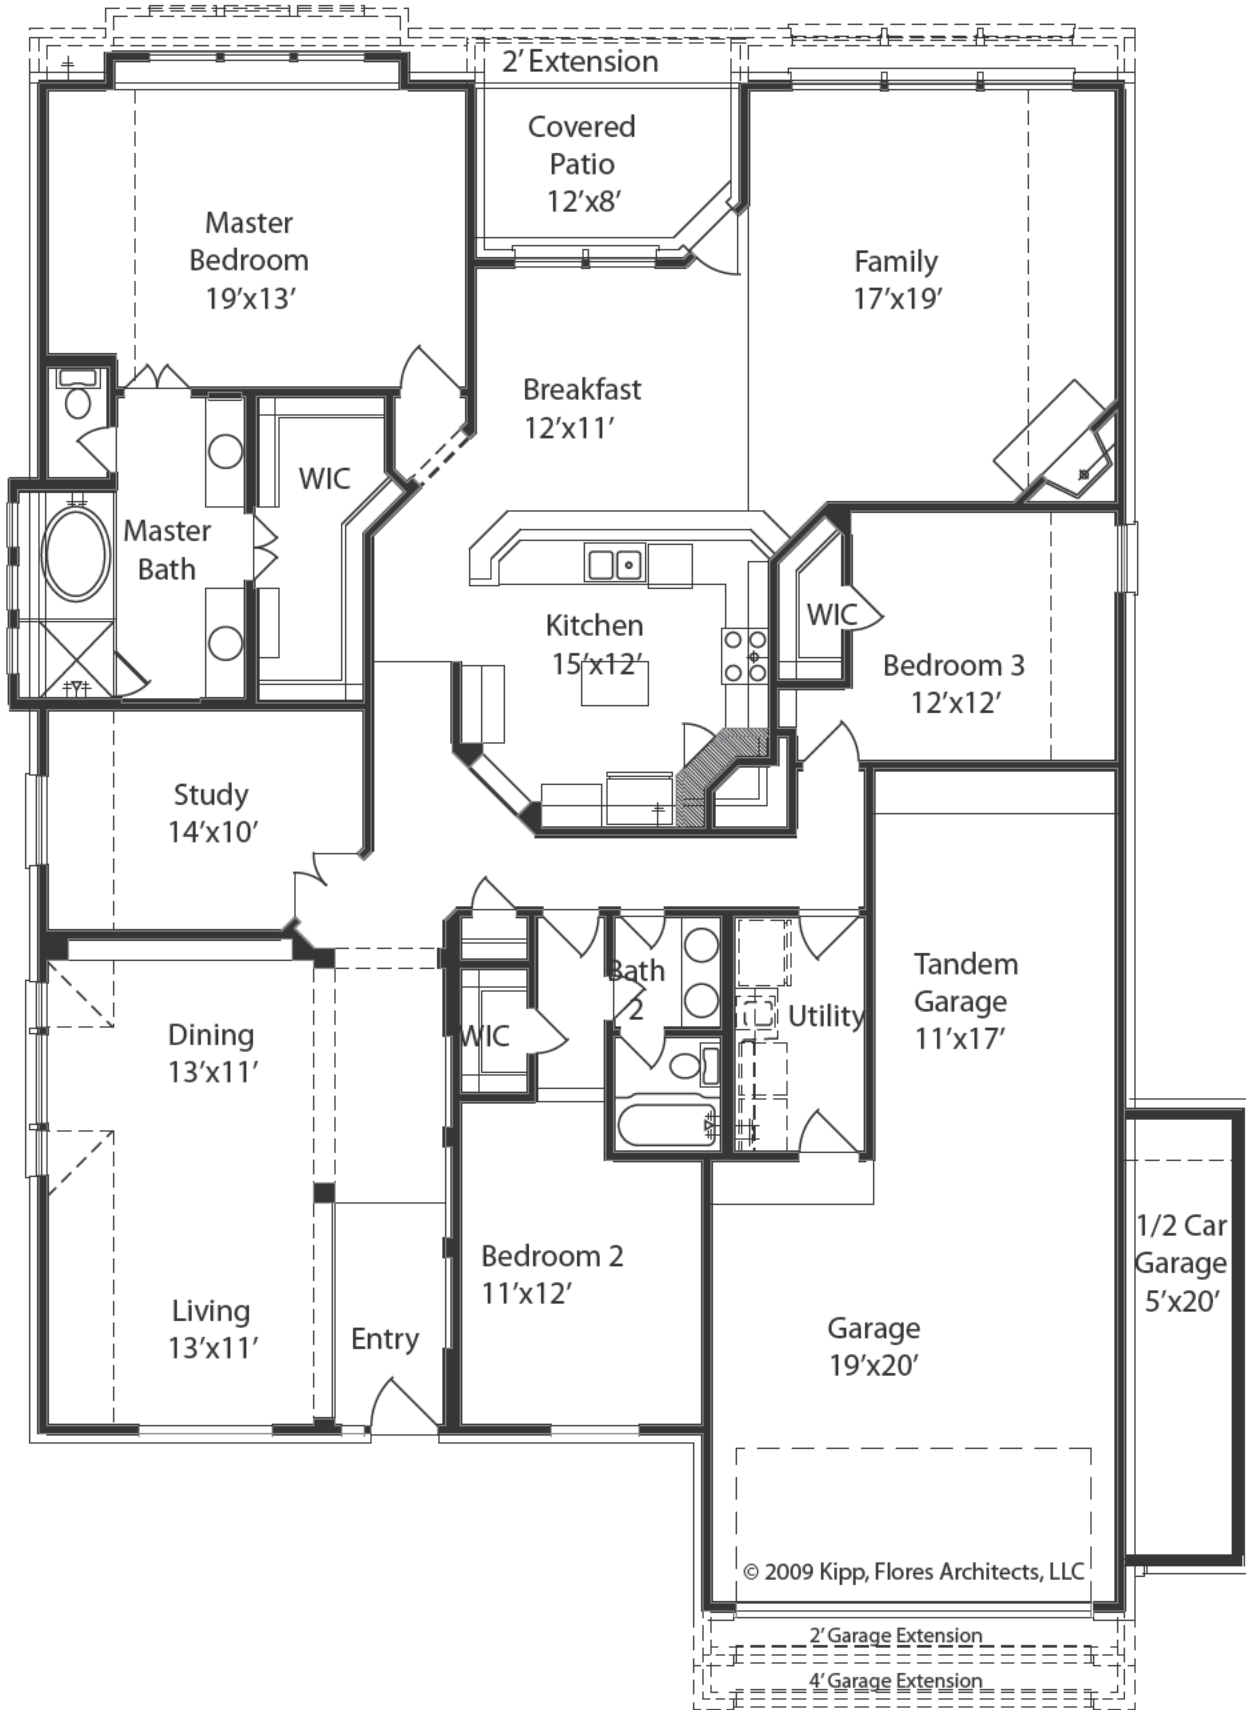

The Alexandria

Plan 2514

Sienna Plantation

The Alexandria Plan 2514 Sienna Plantation

© 2009 Kipp, Flores Architects, LLC

Plans, pricing, specifications, and availability are subject to change without notice.
All listed square footage and measurements are approximate. © 2011 Triumph Homes

RB 110512

The Alexandria Plan 2514 Sienna Plantation

Elevation - A

Elevation - B

© 2009 Kipp, Flores Architects, LLC

Elevation - C