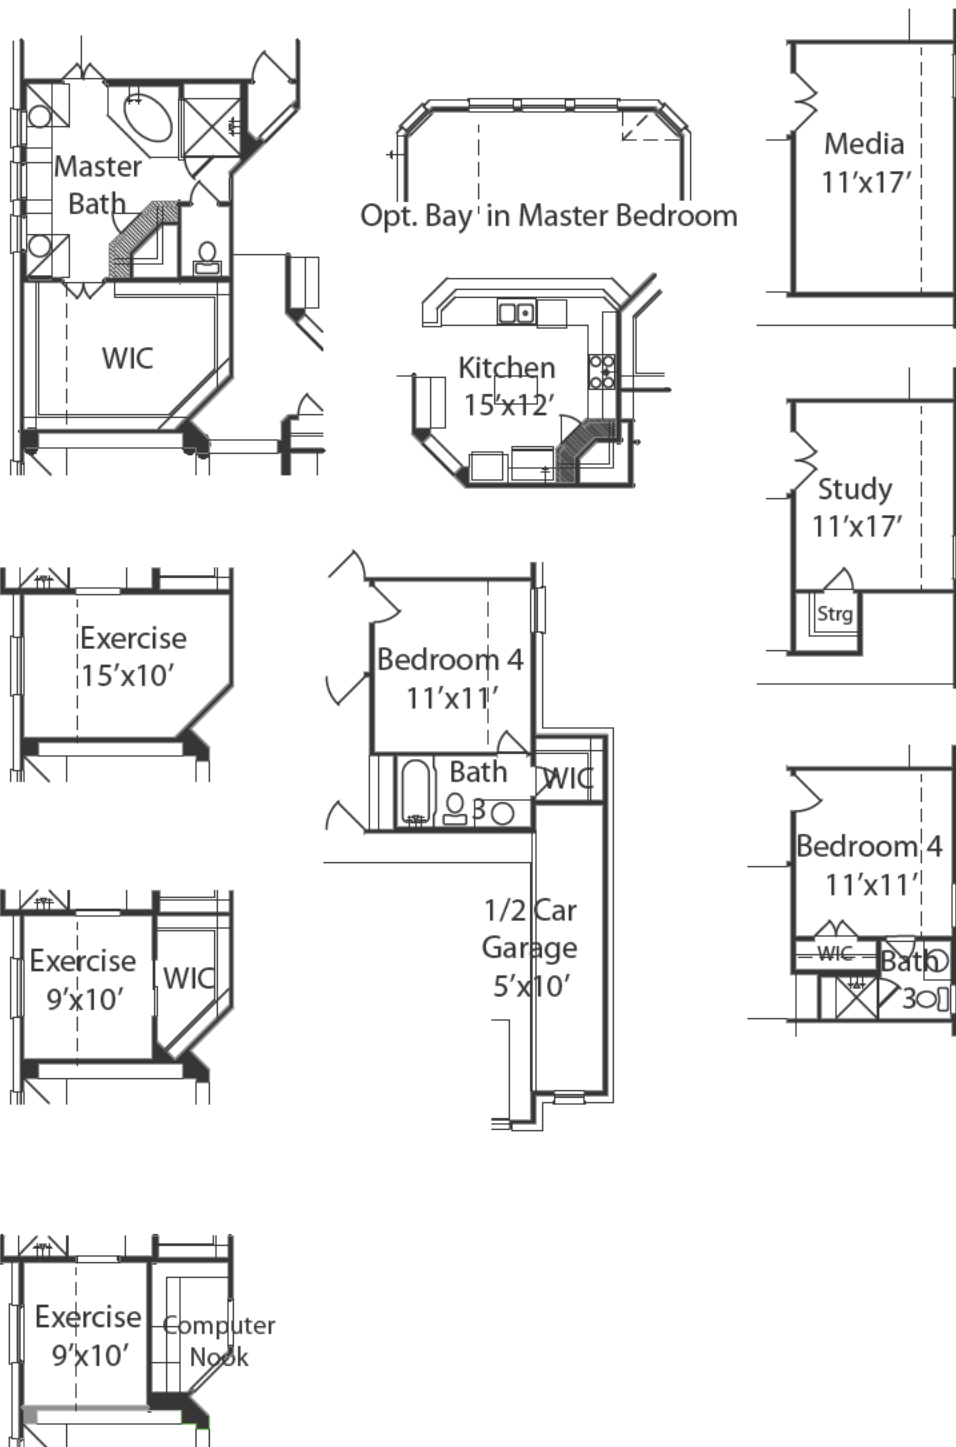

The Alexandria

Plan 2514

Sienna Plantation

The Alexandria Plan 2514 Sienna Plantation

© 2009 Kipp, Flores Architects, LLC

Plans, pricing, specifications, and availability are subject to change without notice.
All listed square footage and measurements are approximate. © 2011 Triumph Homes

RB 110512

The Alexandria Plan 2514 Sienna Plantation

Elevation - A

Elevation - B

© 2009 Kipp, Flores Architects, LLC

Elevation - C